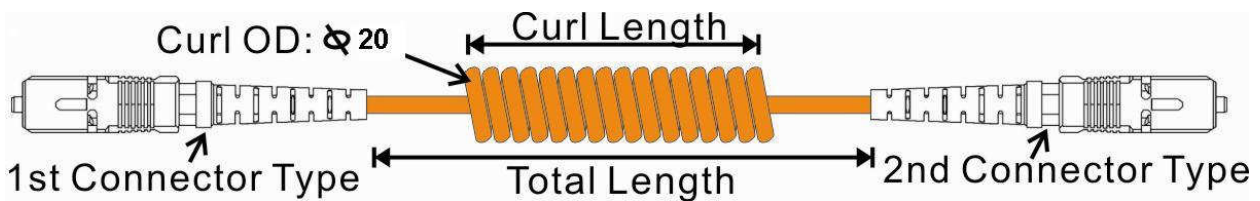

BendSafe™ Optical Curl Cord

Product Description

With the most robust GGP(Glass/Glass/Polymer) fiber inside enabled this innovative optical curl cord. The retractable feature of this BendSafe optical curl cord enables change in the length without affecting the optical characteristics. It is an ideal optical link for the installation of optical network units (ONU) in households and business offices.

Features

- Low insertion loss and long life time.
- Durable mechanically, guaranteed for 80,000 Stretches.
- Extensive Elastic Range.

Applications

- Fiber To The Home (FTTH) remote ONU.
- CATV & Fast deployable single mode Local Area Network.
- Fast In-pipe wiring.
- Robotic Arm Sensor Communication.

Specifications

Items		Specifications
Structure	Cable OD (mm)	3
	Curl OD (mm)	20
	Curl Length (mm)	150 (50 turns)
	Total Length (mm)	450 (50 turns)
	Connector Type	SC、LC / UPC、APC
Optical	Insertion Loss (dB)	< 1dB Typical: 0.7dB
	Return Loss (dB)	UPC ≥ 50、APC ≥ 60