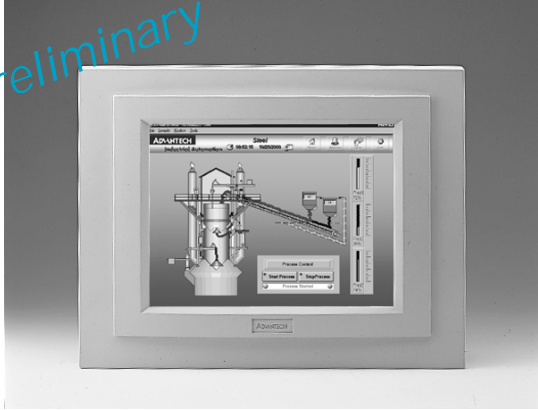

# WebView-1240

10.4" VGA DSTN Browser-based Remote Operator Terminal

12.1" SVGA TFT Browser-based Remote Operator Terminal

## WebView-1000

10.4" VGA DSTN Browser-based Remote Operator Terminal

- **Display:** 10.4" VGA DSTN
- **LCD resolution:** 640 x 480 @ 64 K
- **CPU:** 5x86-133 MHz processor
- **DRAM:** 32 MB DRAM
- **Storage:** one 32 MB Disk-on-Chip
- **Serial ports:** 4 serial ports(one configurable to RS-422/485), 1 parallel port
- **Ethernet:** 10Base-T interface
- **Keyboard/Mouse:** PS/2 keyboard/mouse port
- **Touch screen:** analog resistive, continuous resolution
- **Housing:** Fire-resistant plastic, front panel meets NEMA4/IP 65
- **Expansion:** 2 ISA Slots (optional)
- **Power input:** 24 V<sub>DC</sub>, 2.2A maximum
- **Dimensions (WxHxD):** 342 x 265 x 61.6 (mm)
- **Weight:** 2.7 kg (5.9 lbs)

## WebView-1240

12.1" SVGA TFT Browser-based Remote Operator Terminal

- **Display:** 12.1" SVGA TFT
- **LCD resolution:** 800 x 600 @ 256 K
- **CPU:** Intel® StrongARM 1110 processor
- **DRAM:** 32 MB SDRAM on board
- **Flash:** 16 MB on board
- **Storage:** Support one compactflash disk
- **Serial ports:** 3 serial ports (one configurable to RS-422/485), 1 parallel port,
- **Ethernet:** 10Base-T interface
- **Keyboard/Mouse:** PS/2 keyboard/mouse port
- **Touch screen:** 4-wire, analog resistive, continuous resolution
- **Housing:** NEMA4/IP65 compliant Al-Mg housing
- **Power input:** 24 V<sub>DC</sub>, 3A maximum
- **Dimensions (WxHxD):** 311 x 237 x 50 mm (12.24" x 9.33" x 1.97")
- **Weight:** 2.2 kg (4.85 lbs)