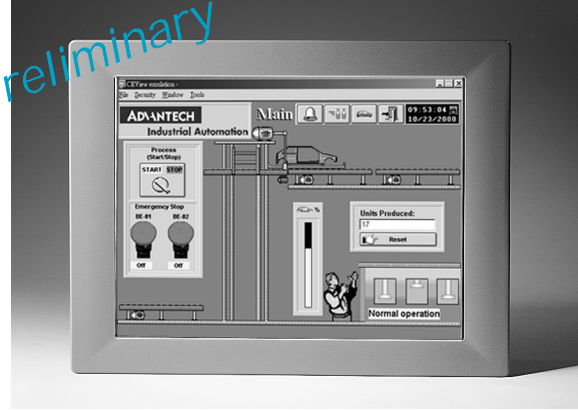

# WebView-1240

10.4" VGA DSTN Browser-based Remote Operator Terminal

12.1" SVGA TFT Browser-based Remote Operator Terminal

## WebView-1000

10.4" VGA DSTN Browser-based Remote Operator Terminal

- **Display:** 10.4" VGA DSTN
- **LCD resolution:** 640 x 480 @ 64 K
- **CPU:** 5x86-133 MHz processor
- **DRAM:** 32 MB DRAM
- **Storage:** one 32 MB Disk-on-Chip
- **Serial ports:** 4 serial ports(one configurable to RS-422/485), 1 parallel port
- **Ethernet:** 10Base-T interface
- **Keyboard/Mouse:** PS/2 keyboard/mouse port
- **Touch screen:** analog resistive, continuous resolution
- **Housing:** Fire-resistant plastic, front panel meets NEMA4/IP 65
- **Expansion:** 2 ISA Slots (optional)
- **Power input:** 24 V<sub>DC</sub>, 2.2A maximum
- **Dimensions (WxHxD):** 342 x 265 x 61.6 (mm)
- **Weight:** 2.7 kg (5.9 lbs)

### Ordering Information

- **WebView-1000:**  
10.4" VGA DSTN Browser-based Remote Operator Terminal

## WebView-1240

12.1" SVGA TFT Browser-based Remote Operator Terminal

- **Display:** 12.1" SVGA TFT
- **LCD resolution:** 800 x 600 @ 256 K
- **CPU:** Intel® StrongARM 1110 processor
- **DRAM:** 32 MB SDRAM on board
- **Flash:** 16 MB on board
- **Storage:** Support one compactflash disk
- **Serial ports:** 3 serial ports (one configurable to RS-422/485), 1 parallel port,
- **Ethernet:** 10Base-T interface
- **Keyboard/Mouse:** PS/2 keyboard/mouse port
- **Touch screen:** 4-wire, analog resistive, continuous resolution
- **Housing:** NEMA4/IP65 compliant Al-Mg housing
- **Power input:** 24 V<sub>DC</sub>, 3A maximum
- **Dimensions (WxHxD):** 311 x 237 x 50 mm (12.24" x 9.33" x 1.97")
- **Weight:** 2.2 kg (4.85 lbs)