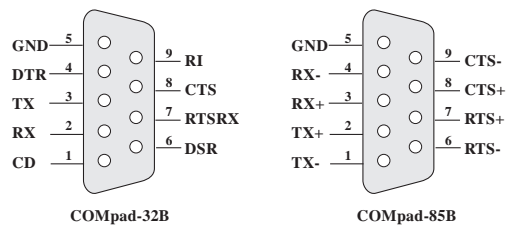

Pin Assignments

Order Information

- ☐ **COMpad-32B-2:** 2 port PCMCIA RS-232 card
- ☐ **COMpad-32B-4:** 4 port PCMCIA RS-232 card
- ☐ **COMpad-85B-2:** 2 port PCMCIA RS-485 card
- ☐ **COMpad-85B-4:** 4 port PCMCIA RS-485 card