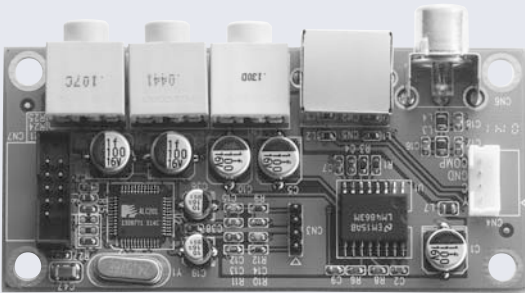

PCM-3542R, PCM-231A/AV

PanelLink Module

PCM-3542R

PanelLink Receiver

PanelLink receiver for PCM-9570/S, PCM-9574
Size: 62.2 mm x 71.8 mm (2.45" x 2.83")

TV/Audio Module

PCM-231A/PCM-231AV

TV-out/Audio Module

Fits in PCM-9370, PCM-5823 (PCM-231A), PCM-6753 (PCM-231A)
Size: 37 mm x 80 mm

Ordering Information

PCM-3542R-00A1	PanelLink receiver for PCM-9576/9574/9570
PCM-231A-00A1	AC Link Audio Module
PCM-231AV-00A1	AC Link Audio/TV-out Module