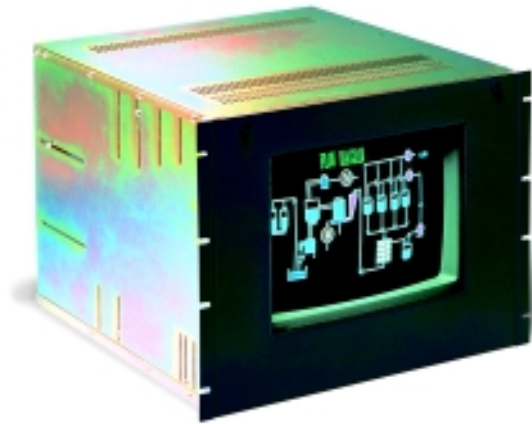

# Monitor/CompuSwitch

## IPC-6520-B

### 19" Rackmount Kit for 14"/15" Monitors

- Zinc-plated heavy-duty steel construction
- Meets EIA RS-310C standard for 19" racks
- Holds most 14"/15" CRT monitors
- Vibration damped retention bar to protect monitor
- Supports touchscreen (optional)  
(Also available in black color)

### 4/8-channel CompuSwitch with Cables

- Construction: Heavy-duty steel
- Dimensions (W x H x D): 482 x 43.6 x 193 mm (19" x 1.7" x 7.6"), 1U
- Power: Powered by the connected computer via the keyboard port
- Cable length: 4/8 sets of 2 m (6.5 ft) 3-in-1 cable (DB-25)
- Cable connection: Keyboard adapter (AT or PS/2), mouse adapter (DB-9 or PS/2), CRT adapter (DB-15)
- Control panel: manual/automatic scan and bypass
- Video support: VGA, SVGA and XGA  
(Also available in black color )