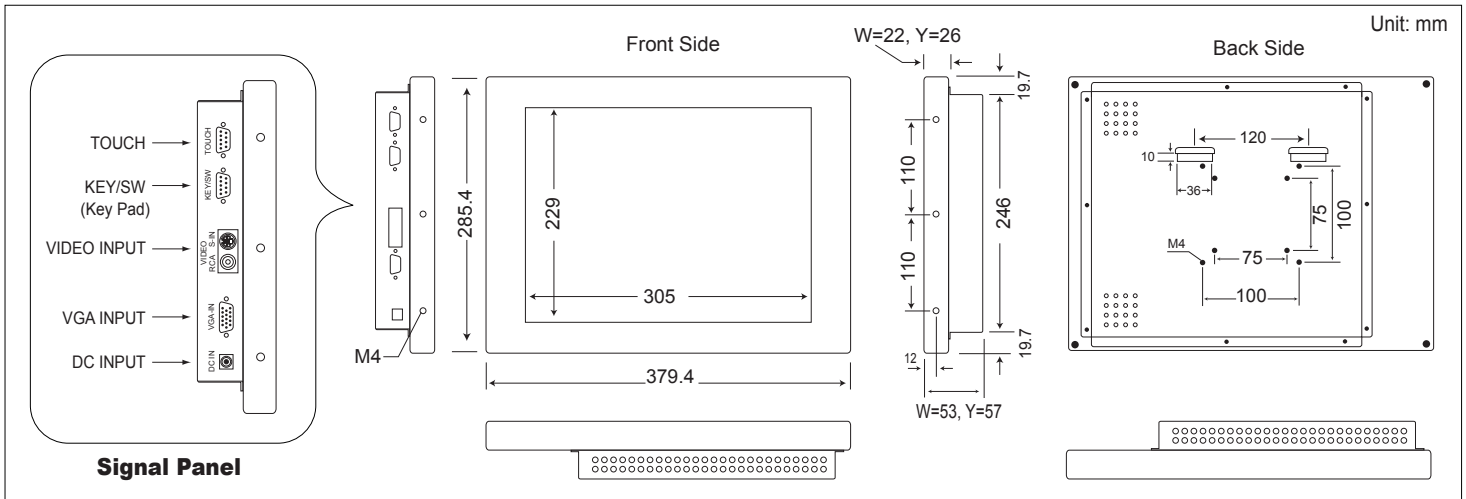

Specification subject to change without notice.