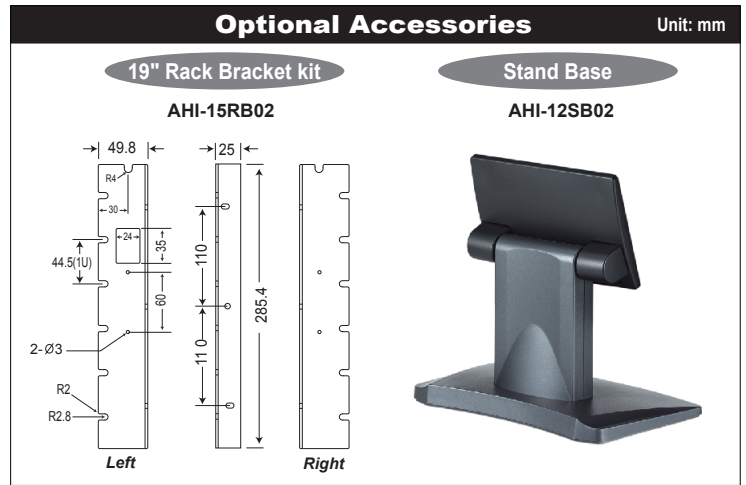

Specification subject to change without notice.