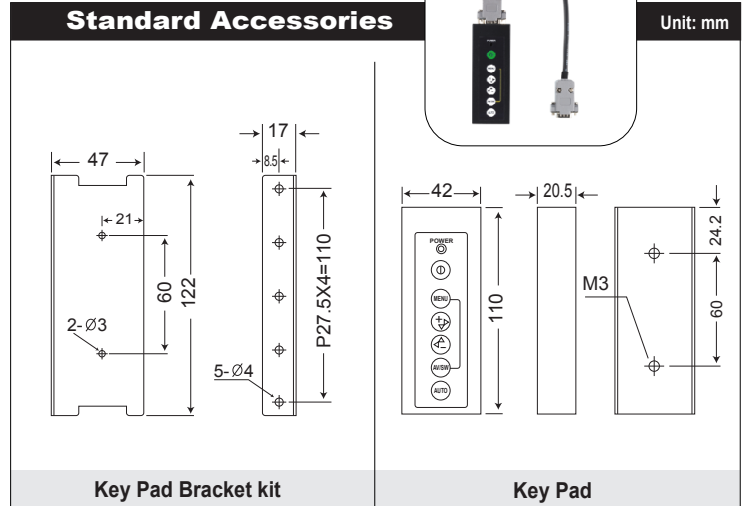

Specification subject to change without notice.