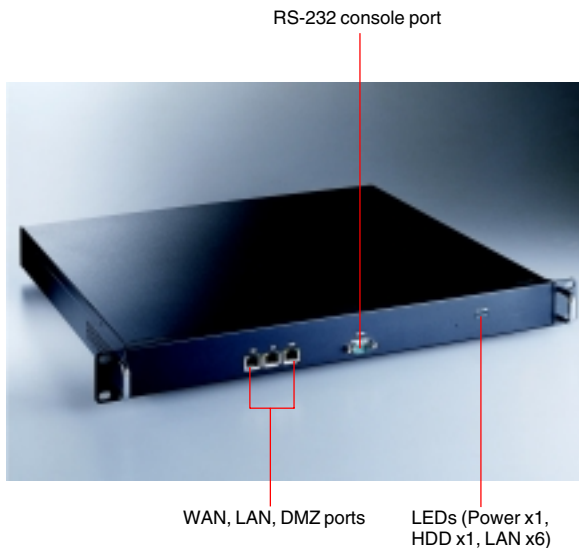

FWA-3010

Rackmount Internet Security Platform with 3 Ethernet Ports

Features

- Internet security platform for enterprise
- Compact Ultra-slim 1U rackmount housing
- Intel® Pentium® III processor up to 866 MHz
- Max. 2 GB SDRAM
- One IDE HDD drive space and DOM option
- Triple Fast Ethernet for WAN, LAN and DMZ

Introduction

The FWA-3010 is a 1U rackmount Firewall/VPN platform suitable for enterprise users. The platform can provide one Disk-on-Module (DOM) to store OS and AP. In addition, an optional IDE HDD allows users to store event logs in the local site. The design also includes 3 front access network ports (Fast Ethernet ports for WAN, LAN and DMZ), and one

RS-232 console port, which is designed to set the parameters of application software, local management, maintenance and diagnostics. There are eight LED indicators that show the status of power, HDD and 3 LANs. With a ServerWorks chipset server board, this 1U appliance can satisfy the demands for today's enterprise firewall security needs.