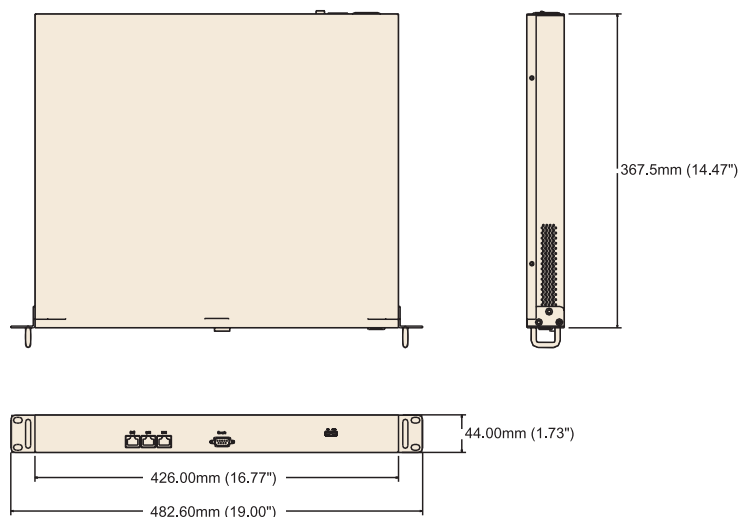

FWA-3010

Rackmount Internet Security Platform with 3 Ethernet Ports

Features

- Internet security platform for enterprise
- Compact Ultra-slim 1U rackmount housing
- Intel® Pentium® III processor up to 866 MHz
- Max. 2 GB SDRAM
- One IDE HDD drive space and DOM option
- Triple Fast Ethernet for WAN, LAN and DMZ

Introduction

The FWA-3010 is a 1U rackmount Firewall/VPN platform suitable for enterprise users. The platform can provide one Disk-on-Module (DOM) to store OS and AP. In addition, an optional IDE HDD allows users to store event logs in the local site. The design also includes 3 front access network ports (Fast Ethernet ports for WAN, LAN and DMZ), and one

Dimension Diagram

Unit: mm (inch)

Specifications

Processor System	CPU	Intel® Pentium® III	Intel® Celeron®
	Max. Speed	866 MHz	1.2 GHz
	L2 Cache	256 KB	
	Chipset	ServerWorks ServerSet 30LE	
	BIOS	Award 2 Mb Flash	
Memory	Technology	PC-133 registered SDRAM with ECC support	
	Max. Capacity	2 GB	
	Socket	168-pin DIMM x2	
Ethernet	Interface	10/100Base-TX	
	Controller	Intel 82559 x3	
	Connector	RJ-45 x3	
Drive Bay	3.5" HDD	1	
Cooling	Fan	3 (10 CFM/each)	
Operating System	Compatibility	Windows 2000/NT 4.0, Red Hat Linux 6.2/7.x, FreeBSD 4.x	
Management	Console	RS-232 x1	
Miscellaneous	Control	Power switch	
Power Supply	Watt	200 W ATX	
	Input	AC 90 ~ 264 V @ 47 ~ 63 Hz, full range	
Environment	Temperature	Operating 0 ~ 40 °C (32 ~ 104 °F)	Non-Operating -20 ~ 75 °C (-4 ~ 167 °F)
	Humidity	5 ~ 85 % @ 40 °C (104 °F)	5 ~ 95 %
Physical	Dimensions (W x H x D)	482 x 44 x 367 mm (19" x 1.7" x 14.4")	
	Weight	4.5 Kg (9.9 lb)	