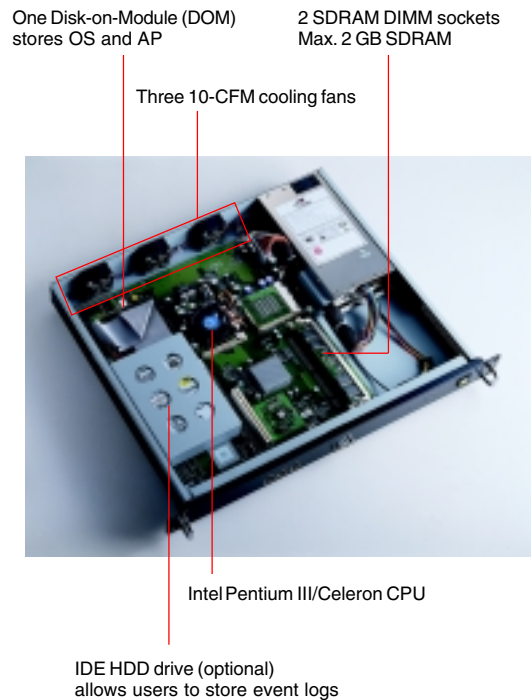

FWA-3010

Rackmount Internet Security Platform with 3 Ethernet Ports

Features

- Internet security platform for enterprise
- Compact Ultra-slim 1U rackmount housing
- Intel® Pentium® III processor up to 866 MHz
- Max. 2 GB SDRAM
- One IDE HDD drive space and DOM option
- Triple Fast Ethernet for WAN, LAN and DMZ

Introduction

The FWA-3010 is a 1U rackmount Firewall/VPN platform suitable for enterprise users. The platform can provide one Disk-on-Module (DOM) to store OS and AP. In addition, an optional IDE HDD allows users to store event logs in the local site. The design also includes 3 front access network ports (Fast Ethernet ports for WAN, LAN and DMZ), and one

RS-232 console port, which is designed to set the parameters of application software, local management, maintenance and diagnostics. There are eight LED indicators that show the status of power, HDD and 3 LANs. With a ServerWorks chipset server board, this 1U appliance can satisfy the demands for today's enterprise firewall security needs.

Dimension Diagram

Unit: mm (inch)

Specifications

Processor System	CPU	Intel® Pentium® III	Intel® Celeron®
	Max. Speed	866 MHz	1.2 GHz
	L2 Cache	256 KB	
	Chipset	ServerWorks ServerSet 30LE	
	BIOS	Award 2 Mb Flash	
Memory	Technology	PC-133 registered SDRAM with ECC support	
	Max. Capacity	2 GB	
	Socket	168-pin DIMM x2	
Ethernet	Interface	10/100Base-TX	
	Controller	Intel 82559 x3	
	Connector	RJ-45 x3	
Drive Bay	3.5" HDD	1	
Cooling	Fan	3 (10 CFM/each)	
Operating System	Compatibility	Windows 2000/NT 4.0, Red Hat Linux 6.2/7.x, FreeBSD 4.x	
Management	Console	RS-232 x1	
Miscellaneous	Control	Power switch	
Power Supply	Watt	200 W ATX	
	Input	AC 90 ~ 264 V @ 47 ~ 63 Hz, full range	
Environment	Temperature	Operating 0 ~ 40 °C (32 ~ 104 °F)	Non-Operating -20 ~ 75 °C (-4 ~ 167 °F)
	Humidity	5 ~ 85 % @ 40 °C (104 °F)	5 ~ 95 %
Physical	Dimensions (W x H x D)	482 x 44 x 367 mm (19" x 1.7" x 14.4")	
	Weight	4.5 Kg (9.9 lb)	