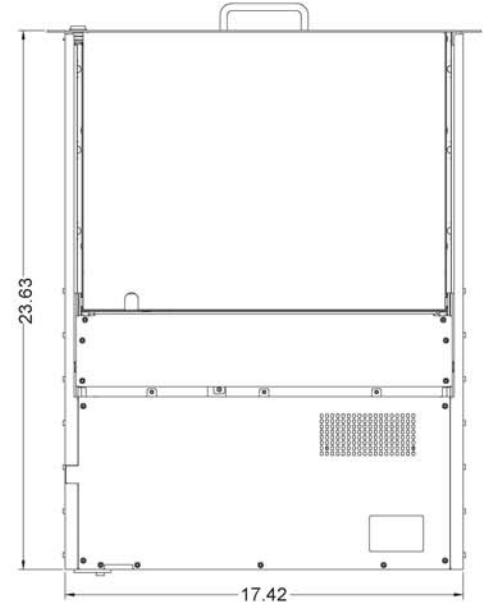

# SMK 920/980/990

LCD Keyboard Drawer

CAT 5 Console Port

Over IP Console Port

Rear View of 1 / 8 / 16 KVM Ports