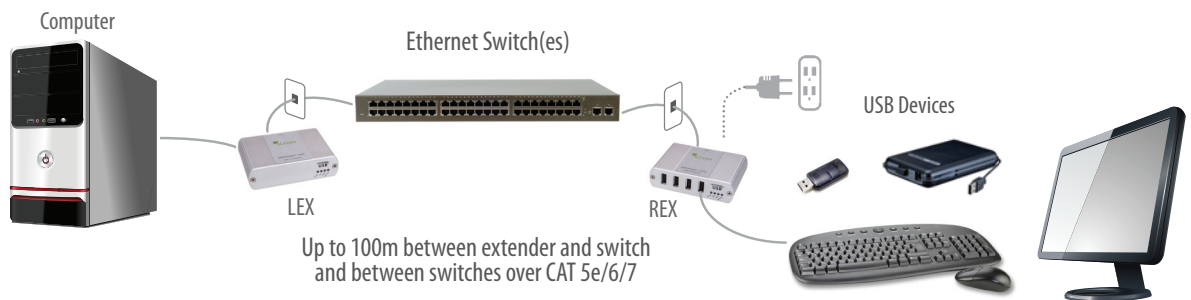

Applications

- Remote storage
- Industrial Control
- Security and monitoring
- Keyboard and mouse

←EXTREME→
USB®

Specifications subject to
change without notification.

©2016
Icron Technologies Corp.
#90-01381-A02

* Maximum throughput will vary based on network traffic, distances and number of switches between extenders.
** Pre-paired network configuration only applies to units purchased together as a complete Local and Remote Extender system.