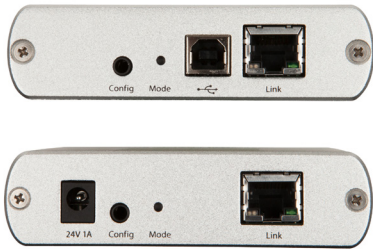

USB 2.0 Ranger[®] 2304GE-LAN Extender

4-port USB 2.0 Gigabit Ethernet LAN Extender System

The USB 2.0 Ranger 2304GE-LAN provides the ability to connect all USB 2.0 device types to hosts across a Gigabit Ethernet Local Area Network using existing cabling.

4664 Lougheed Hwy.
Suite 221
Burnaby, BC,
V5C 5T5, Canada

icron.com
+1 604 638 3920

Features

The RG2304GE-LAN extends USB 2.0 peripherals such as flash drives, keyboards, mice, webcams and interactive whiteboards across a Local Area Network (LAN) and supports modern USB 3.0 controllers. The RG2304GE-LAN includes support for isochronous devices such as webcams.

- Extends USB through 1000 Mbps LANs
- USB 2.0 throughput up to 480 Mbps*
- Pre-paired networked configuration** for simple installation
- Supplies up to 600mA to each USB port concurrently

Includes the ExtremeUSB[®] suite of features:

USB 2.0 Ranger 2304GE-LAN Specifications

Specifications subject to change without notification.

©2016

Icron Technologies Corp.

#90-01381-A02

**←EXTREME→
USB®**

RANGE

Direct Connect:	Up to 100m (330 ft) over solid core CAT 5e/6/7
Network Connect:	Up to 100m (330 ft) between switches over solid core CAT 5e/6/7