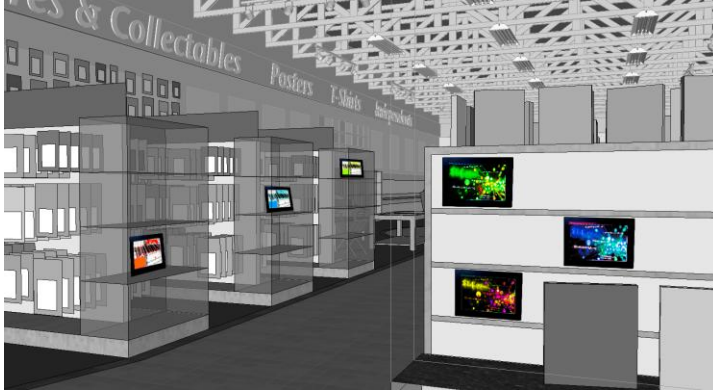

# Digital Signboard XDS-101

10" Widescreen Wireless Network Display for Digital Signage

## Suitable for

- ◆ **In-store promotion**
- ◆ **Sealed-in retail display case**
- ◆ **Interior shelf-top decor**
- ◆ **Restaurant table-top**
- ◆ **Museum and library information**

IAdea XDS-101 Digital Signboard is a 10" widescreen, all-in-one digital signage display with dedicated signage features, suitable for commercial applications.

### Versatile all-in-one signboard

IAdea digital signboards deliver DVD quality signage content in a compact frame you can place anywhere. The compact unit integrates the media player, high brightness display, expandable local storage, and wireless network. Since the power adapter cable is the only physical connection to the player, it's easy to achieve a clean and professional presentation in tight spaces.