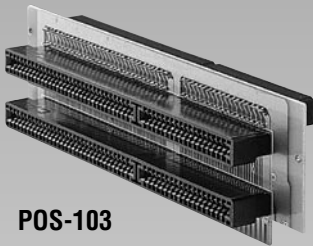

# POS Accessories

POS-102, POS-103

POS-102

POS-103

AIMB-R110

## POS-102 4-slot PCI/ISA Riser Card for POS-809A

- Fits in POS-809A chassis
- Provides 4 shared slots for PCI and ISA expansion
- OEM adaptable for embedded applications

## POS-103 3-slot ISA Riser Card for POS-809A

- Fits in POS-809A chassis
- Provides 3 ISA slots for expansion
- OEM adaptable for embedded applications

## AIMB-R110 1-slot PCI Riser Card

- Fits in AIMB-C300 chassis
- Provides 1 PCI slot for expansion
- OEM adaptable for embedded application